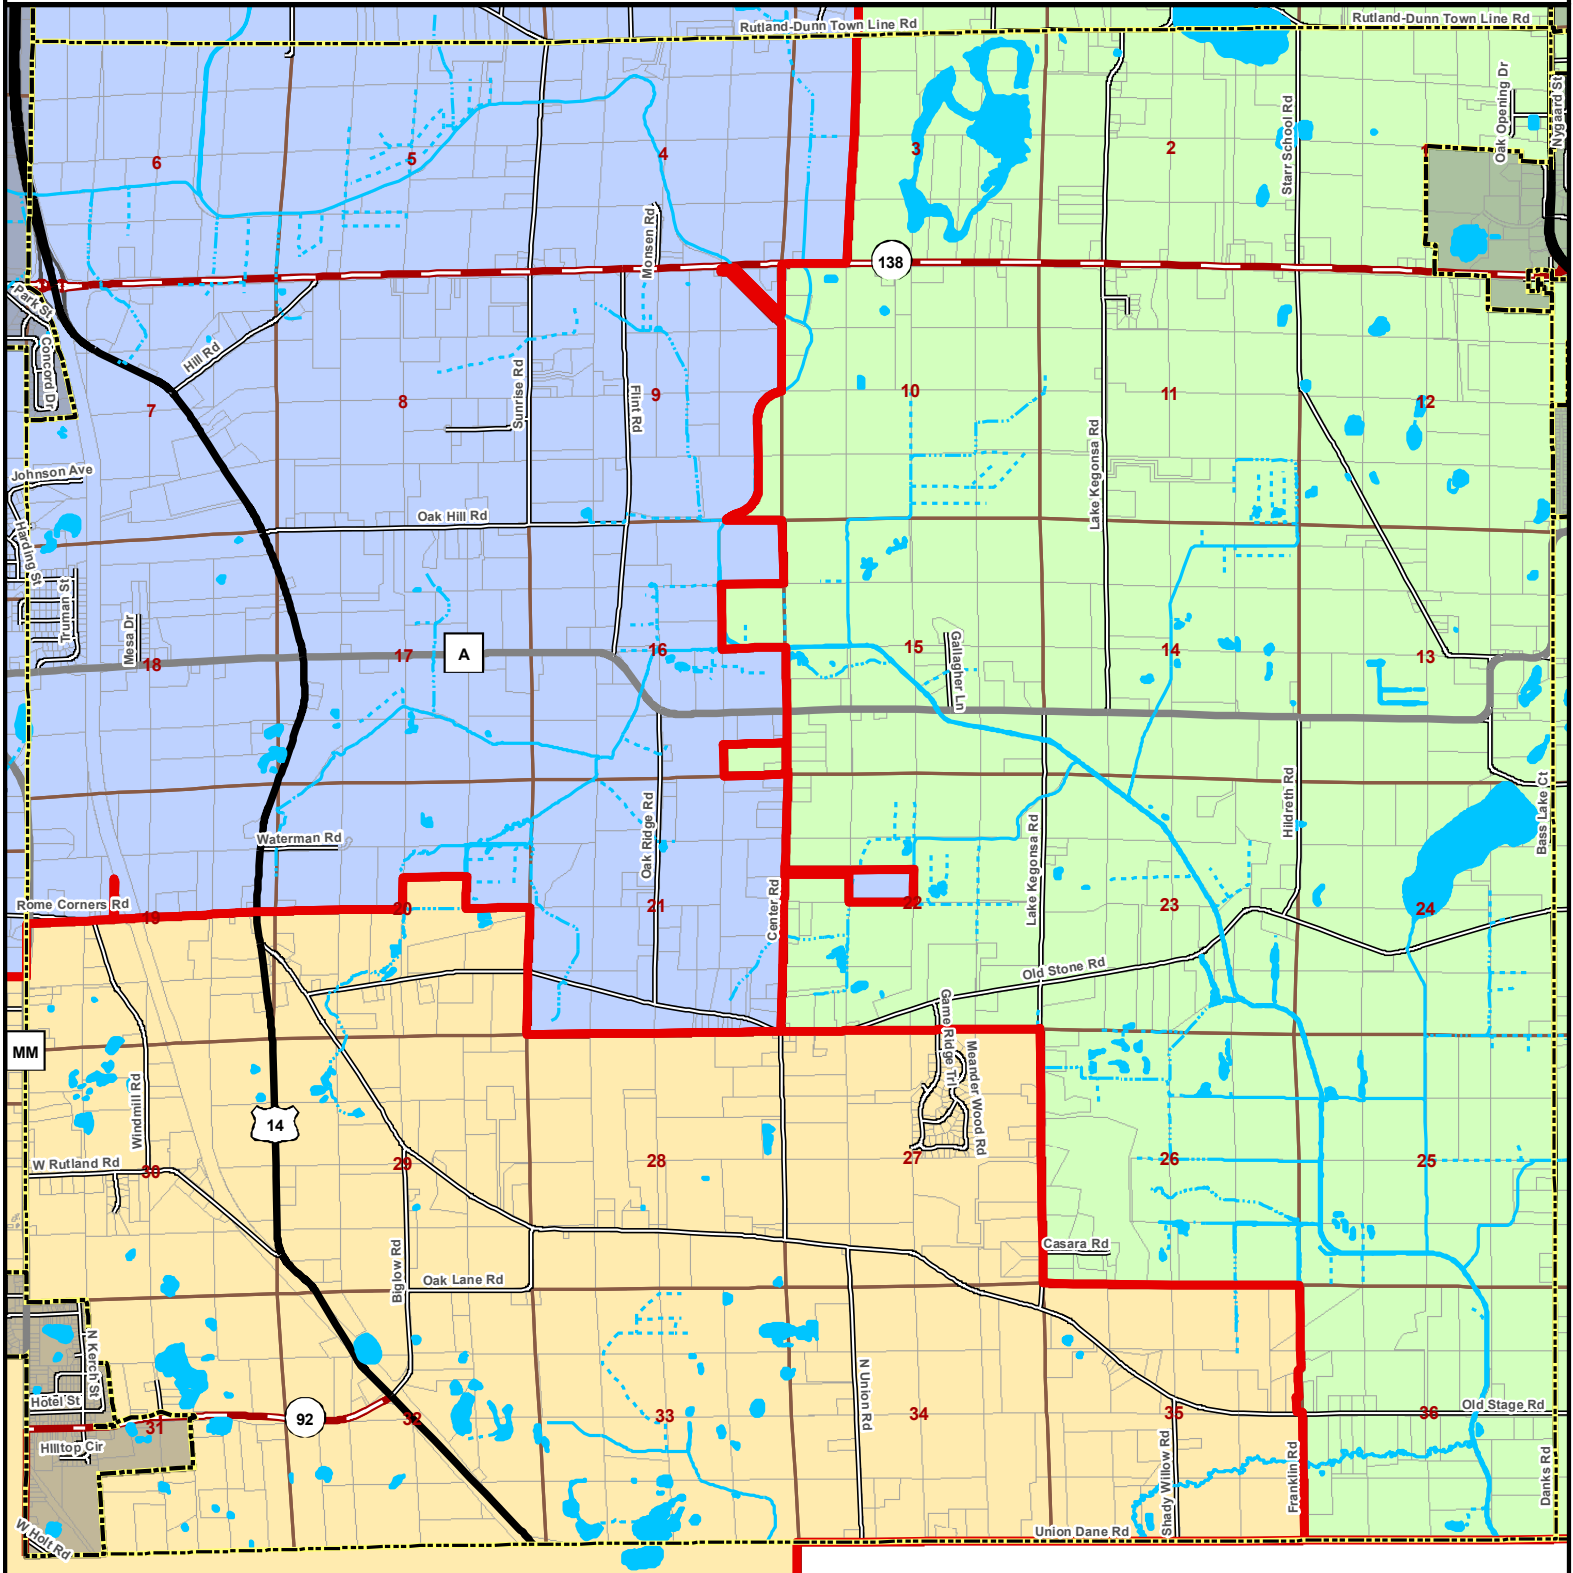

Town of Rutland Fire & EMS Districts

Districts

- Oregon Area Fire-EMS District
- Stoughton Fire-EMS District
- Brooklyn Fire-EMS Protection District

This map was prepared by the Dane County Land Information Office. It represents the district boundaries based on tax parcel data and 911 records.